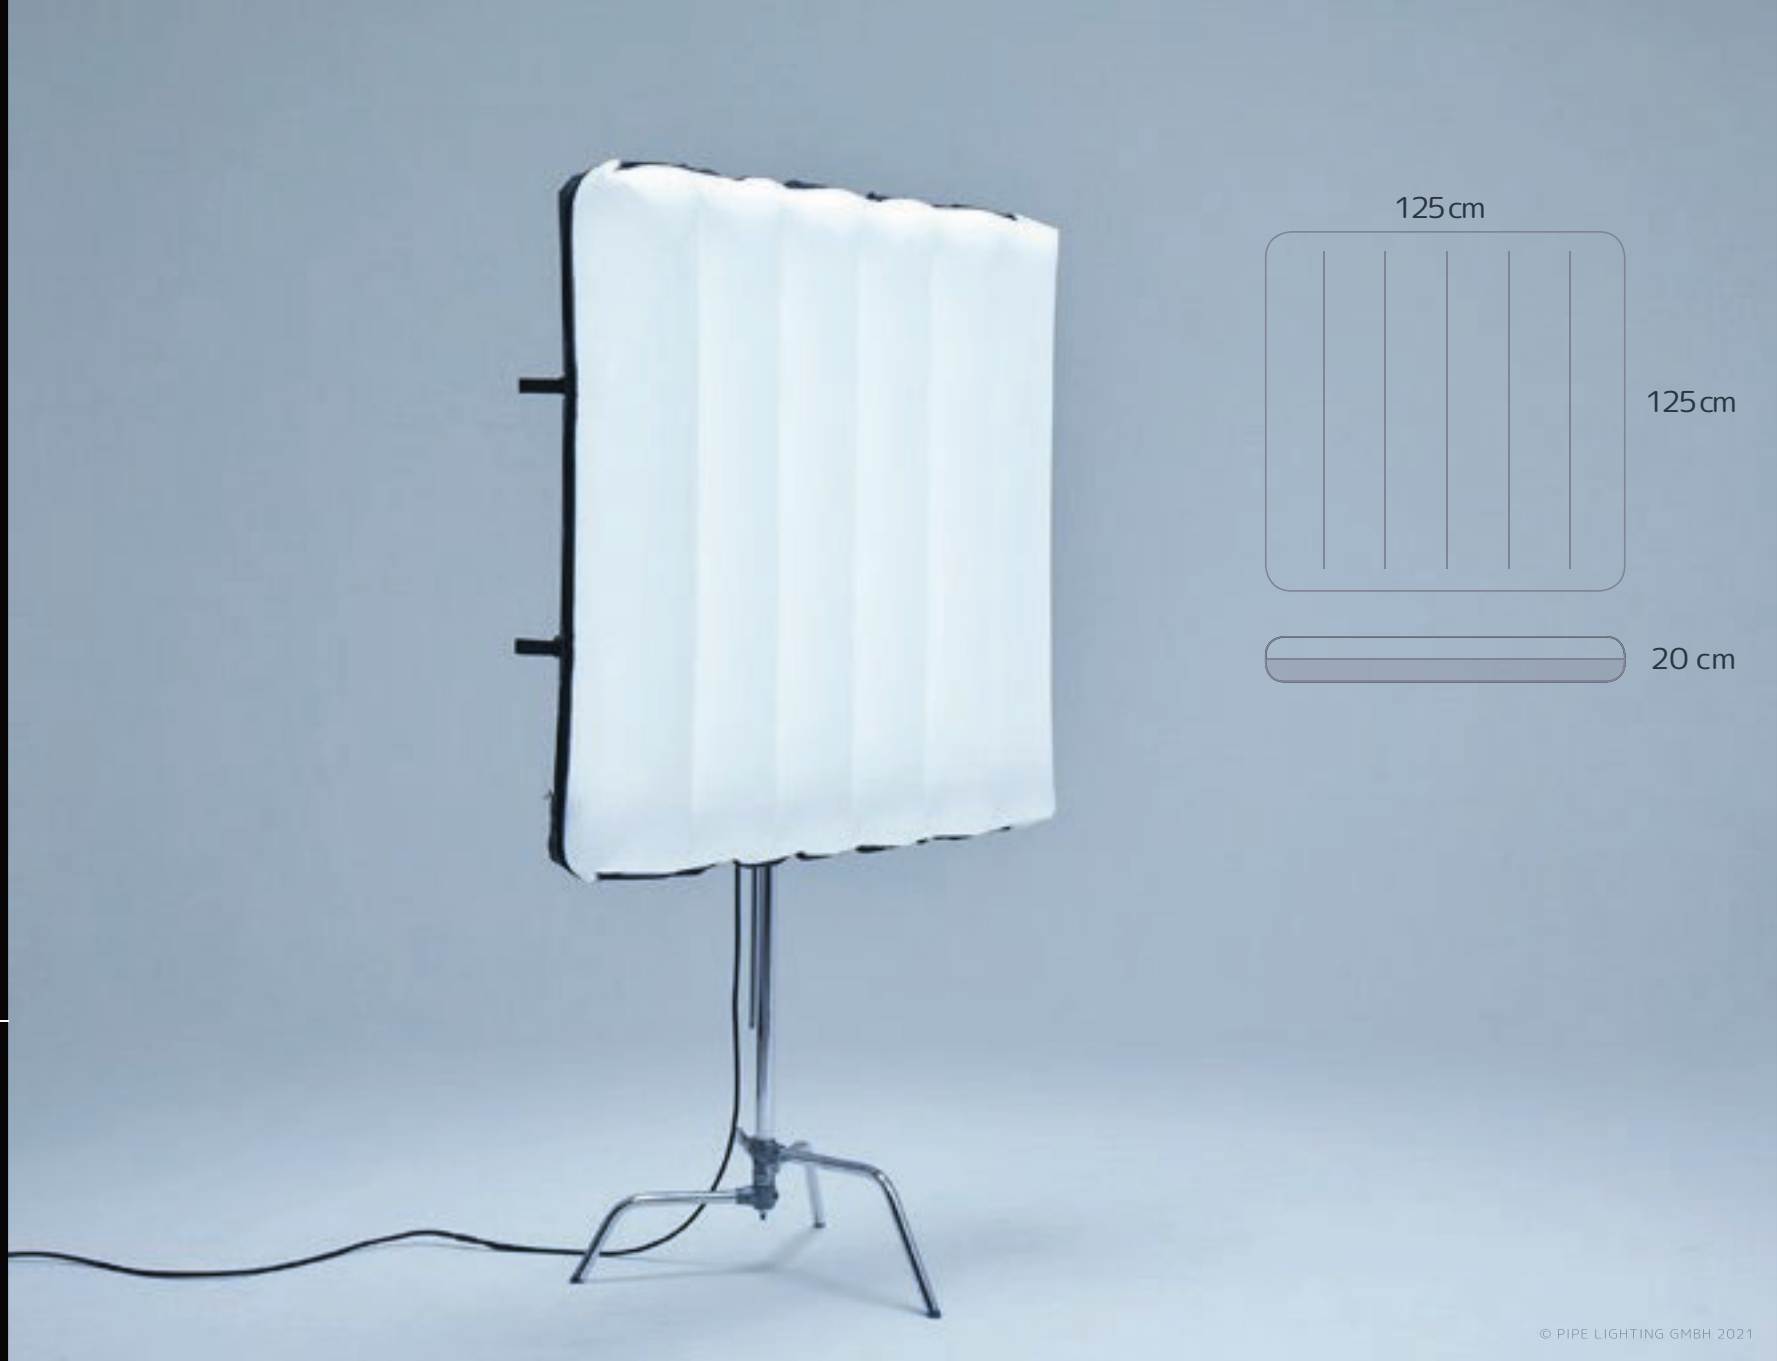

PIPEWIDE 44

Power per color: **400 W**
Max power: **800 W**
Input voltage: **24 V**
Dimming range: **0% – 100%**
Colour range:
(2600 K – 5700 K)
Mid range: **0% – 200%**
Lumens: **21 960**
IP rating: **IP67**

Lamphead weight: **2,4 kg**
Kit weight incl.
transportation bag: **11 kg**

inflated deflated	Lux@ 1m	Lux@ 2m	Lux@ 4m	Lux@ 6m
2600K	1700	799	273	134
100%	3230	1310	462	233
5700K	1950	903	308	151
100%	3550	1430	523	250
4250K	3460	1600	557	269
100%	6390	2600	935	460