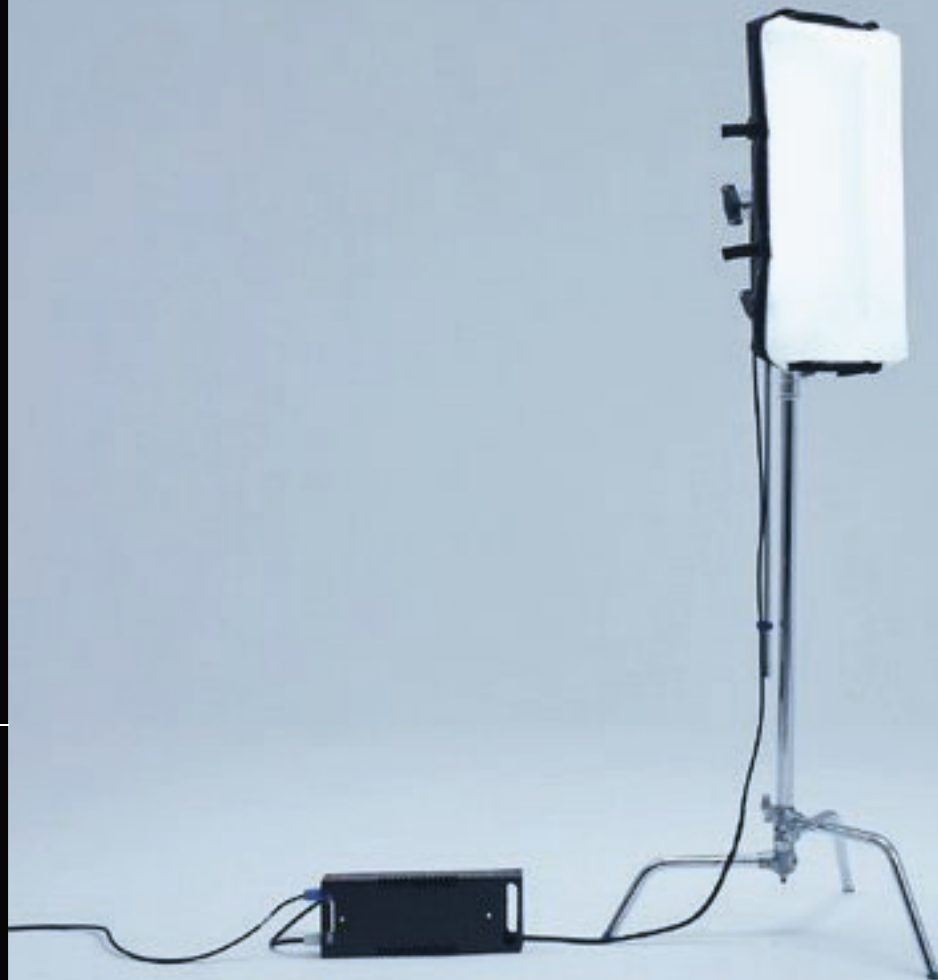

Ogni unità è compatta
e fornita con una pratica
borsa di trasporto

A silhouette of a person standing on a small step, adjusting a large, vertical, rectangular studio light fixture mounted on a stand. The light fixture is illuminated from within, creating a bright glow. The person is holding a long pole that supports the light fixture. The background is a solid, dark blue color.

Lamphead weight: **0,7 kg**
 Kit weight incl.
 transportation bag: **5 kg**

inflated	Lux@	Lux@	Lux@	Lux@
deflated	1m	2m	4m	6m
2600K	614	322	107	49
100%	1178	525	185	90
5700K	729	326	115	57
100%	1365	547	200	99
4250K	1280	649	213	107
100%	2368	1070	355	186