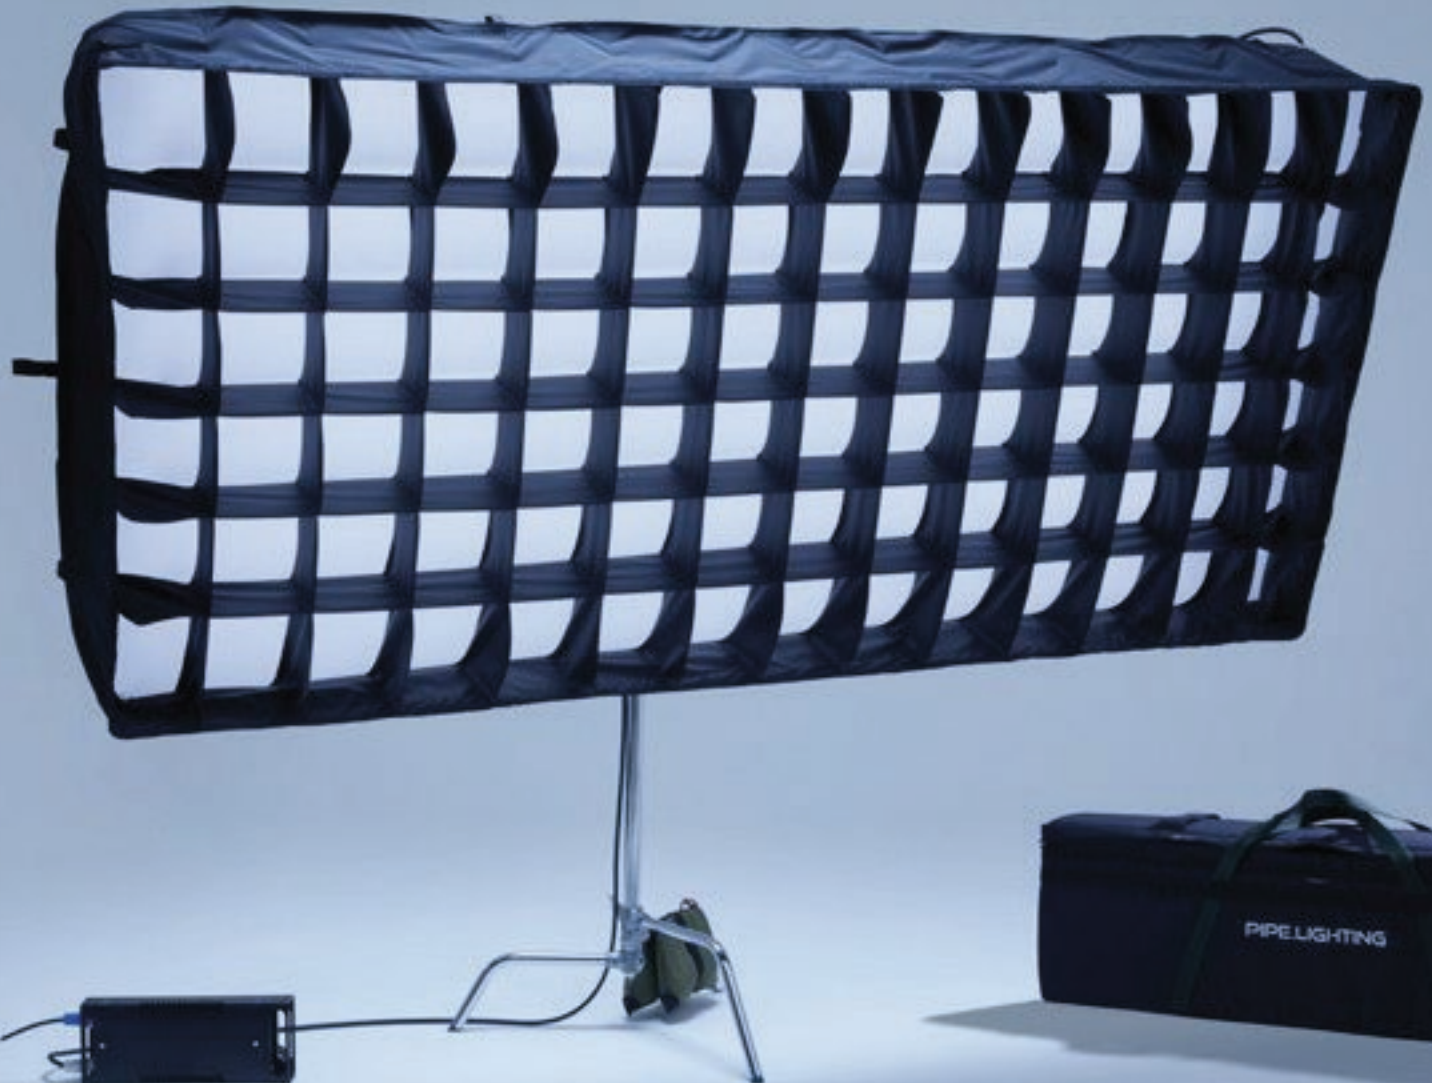

Model	PIPE 2	PIPE 4	PIPE 8	PIPEWIDE 44	PIPEWIDE 63	PIPEWIDE 84	PIPETISSON
Size (L x W x H), cm	65 x 35 x 20	135 x 35 x 20	260 x 36 x 20	125 x 125 x 20	180 x 90 x 20	240 x 120 x 20	35 x 60 ø
Weight, kg	0,7	1	1,7	2,4	2,5	3,6	1,5
Voltage, V	24	24	24	24	24	24	24
Current per color, A	4	8	16	16	16	16+16	6
Total power rating, W	200	400	800	800	800	1 600	300
345	95 +						
336	2600 K – 5700 K						
Lumens	5 490	10 980	21 960	21 960	21 960	43 920	8 240
IP rating	IP 67						

Ogni set è composto da

- Testata Gonfiabile
- Ballast con controllo colore e potenza
- Mount Baby Pin
- Cavo alimentazione
- Cavo estensione ballast testata
- Full Side Skirt (gonnellina)
- Soft Grid *
- Pompa gonfiaggio elettrica
- Borsa Trasporto

* Soft grid
fornito separatamente